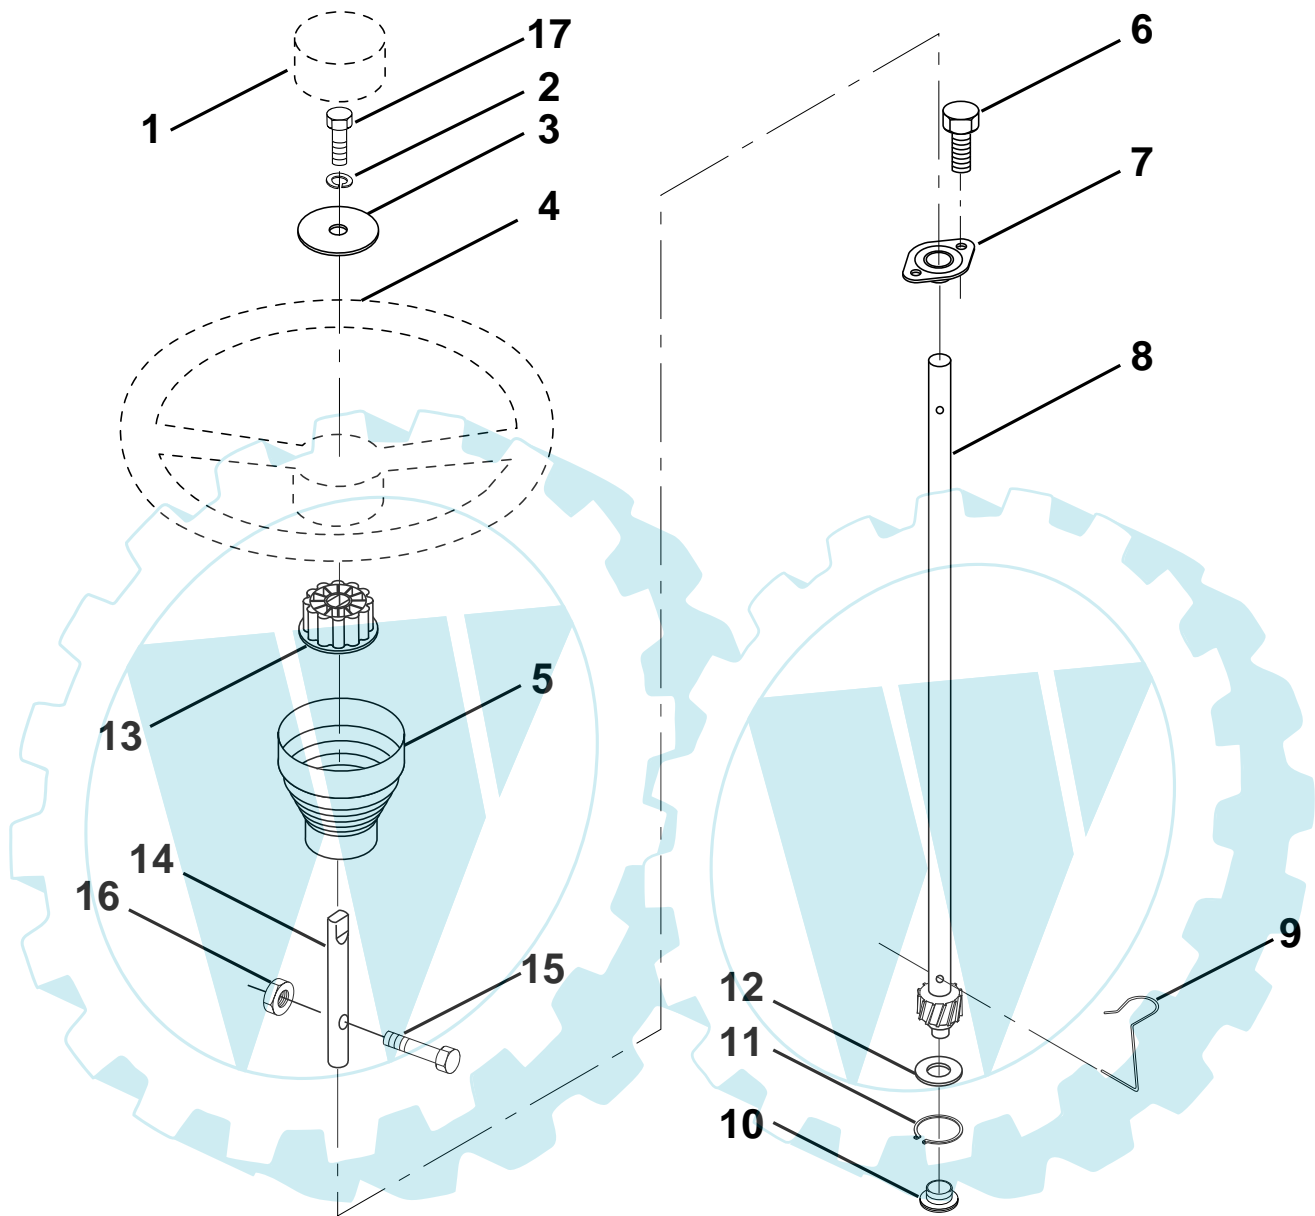

REPAIR PARTS

TRACTOR - MODEL NO. LR12 (J1236L), PRODUCT NO. 954 13 00-34
STEERING WHEEL

KEY NO.	PART NO.	DESCRIPTION
1	532140045	Insert, Wheel, Steering
2	810040600	Washer Lock Hevy Hlcl
3	819133812	Washer 13/32 x 2-3/8 x 12 Ga.
4	532140044	Wheel, Steering
5	532121897	Sleeve, Steering

KEY NO.	PART NO.	DESCRIPTION
6	532152927	Screw
7	532155104	Bushing, Steering
8	532147391	Shaft, Steering
9	532124210	Clip, Steering
10	532123438	Bushing, Lower, Steering
11	812000045	Ring, Retaining
12	819211616	Washer 21/32 x 1 x 16 Ga.
13	532100711	Adaptor, Wheel, Steering
14	532153720	Extension Shaft Steering
15	874780520	Bolt Fin Hex 5/16-18 UNC x 1-1/4
16	873800500	Nut Lock Hex W/Ins 5/416-18 UNC
17	874780616	Bolt Fin Hex 3/8-16unc x 1

HARDWARE SHOWN LARGER FOR EASIER IDENTIFICATION