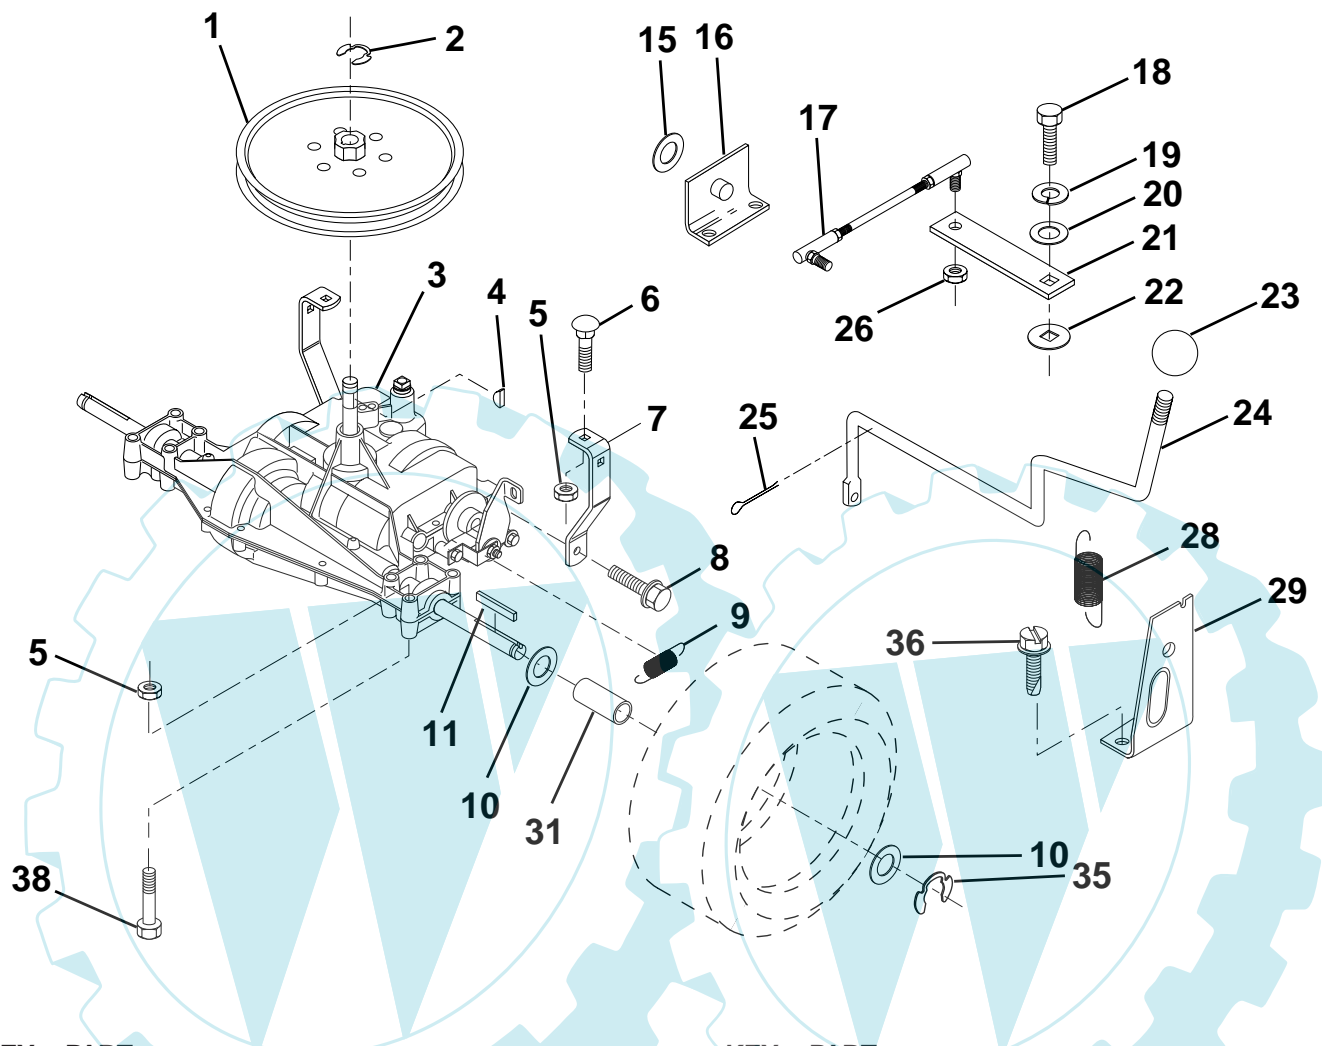

REPAIR PARTS

TRACTOR - MODEL NO. LR12 (J1236L), PRODUCT NO. 954 13 00-34
TRANSAXLE

KEY NO.	PART NO.	DESCRIPTION
1	532123385	Pulley
2	812000028	Ring, Retainer
3	-----	Transaxle, Peerless Model 204-544C (Order Parts From Transaxle Manufacturer)
4	532125096	Key, Woodruff #9
5	873680500	Nut, Crownlock 5/16-18
6	872140506	Bolt, Carriage 5/16-18 UNC x 3/4
7	532123378	Strap, Torque
8	817060512	Screw 5/16-18 x 3/4 SMGML Tap/R
9	532146682	Spring, Brake
10	532121749	Washer 25/32 x 1-1/4 x 16 Ga.
11	532123583	Key, Square
15	819171616	Washer 17/32 x 1 x 16 Ga.
16	532124600	Support Handle Shift LH
17	532126293	Link, Shift

KEY NO.	PART NO.	DESCRIPTION
18	874550412	Bolt 1/4-28 UNF Gr. 8 W/Patch
19	810040400	Washer, Lock 1/4
20	819091210	Washer 9/32 x 3/4 x 10 Ga.
21	532126292	Arm, Shift
22	532105701	Washer, Shift Plate
23	532121274	Knob, Duckhead
24	532128215	Rod Shift
25	876020416	Pin, Cotter 1/8 x 1
26	873810500	Locknut 5/16-24 UNF
28	532128085	Extension, Spring
29	532128084	Support Handle Shift RH
31	532137057	Spacer Axle
35	812000001	E-Ring
36	817720408	Screw, Thdrol 5/16-18 x 1/2
38	874490540	Bolt, Hex Hd 5/16-18

HARDWARE SHOWN LARGER FOR EASIER IDENTIFICATION