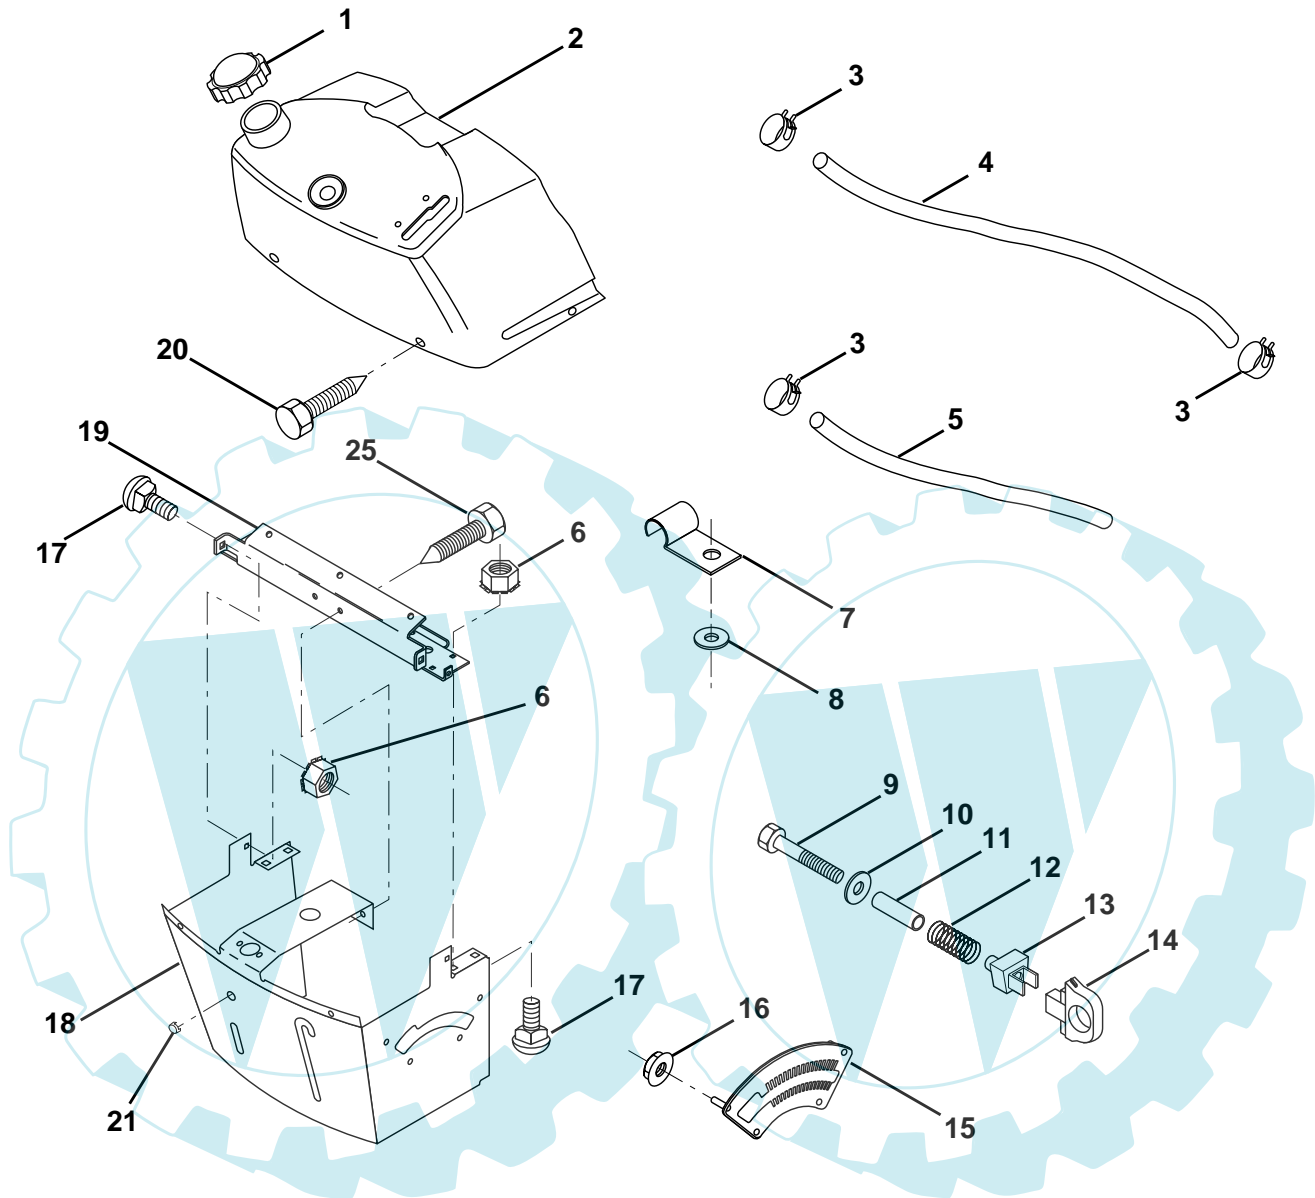

# REPAIR PARTS

TRACTOR - MODEL NO. LR12 (J1236L), PRODUCT NO. 954 13 00-34  
SEAT

KEY NO.	PART NO.	DESCRIPTION	KEY NO.	PART NO.	DESCRIPTION
1	872050412	Bolt, Carriage 1/4-20 x 1-1/2	13	874780814	Bolt Hex 1/2-13 x 7/8
2	532140116	Seat	14	810040800	Washer Lock Hvy. Hlicl Spring 1/2
3	532155925	Pan, Seat	15	819171912	Washer, 17/32 x 1-3/16 x 12 Ga.
4	873800500	Nut, Lock Hex w/Ins. 5/16-18	16	532127018	Bolt, Shoulder
5	532153236	Bolt, Shoulder 5/16-18 UNC	17	532121246	Bracket, Switch, Mounting
6	532145006	Clip, Push-in	18	532123976	Nut, Hex Large Flange Lock
8	874760616	Bolt, Fin Hex 3/8-16 UNC x 1	19	532121248	Bushing, Snap
9	532140551	Bracket, Pivot Seat	20	532121250	Spring, Compression
11	819133210	Washer 12/32 x 2 x 10 Ga.	21	532134300	Spacer, Split 28 Id. x .88 Lg.
12	873800600	Nut, Lock Hex w/Wsh 3/8-16 UNC			

# REPAIR PARTS

TRACTOR - MODEL NO. LR12 (J1236L), PRODUCT NO. 954 13 00-34

DASH

KEY NO.	PART NO.	DESCRIPTION	KEY NO.	PART NO.	DESCRIPTION
1	532141523	Cap, Fuel	12	532003720	Spring
2	532138393	Assembly, Dash & Fuel Tank	13	532126450	Clip, Height Adjustment
3	532123487	Clamp, Hose	14	532126115	Knob, Height Stop
4	532008544	Line, Fuel	15	532122023	Adjustment, Quadrant Height
5	532008548	Line, Fuel	16	532124346	Nut, Self-Threading 3/16-18
6	873640400	Nut, Hex, Keps 1/4-20	17	872110404	Bolt, Carriage 1/4-20 x 1/2 Gr. 5
7	532124996	Clip, Fuel Line	18	532130745	Support Assembly, Dash
8	819091216	Washer 9/32 x 3/4 x 16 Ga.	19	532134744	Brace, Cross
9	874760428	Bolt, Hex, Fin 1/4-20 x 1-3/4	20	817060408	Screw, Self-Tapping 1/4-20 x 1/2
10	819091413	Washer 11/32 x 11/16 x 16 Ga.	21	532134014	Plug Dome Black
11	532121249	Spacer, Split	25	817720410	Screw Hex Thd Cut 1/4-20 x 5/8