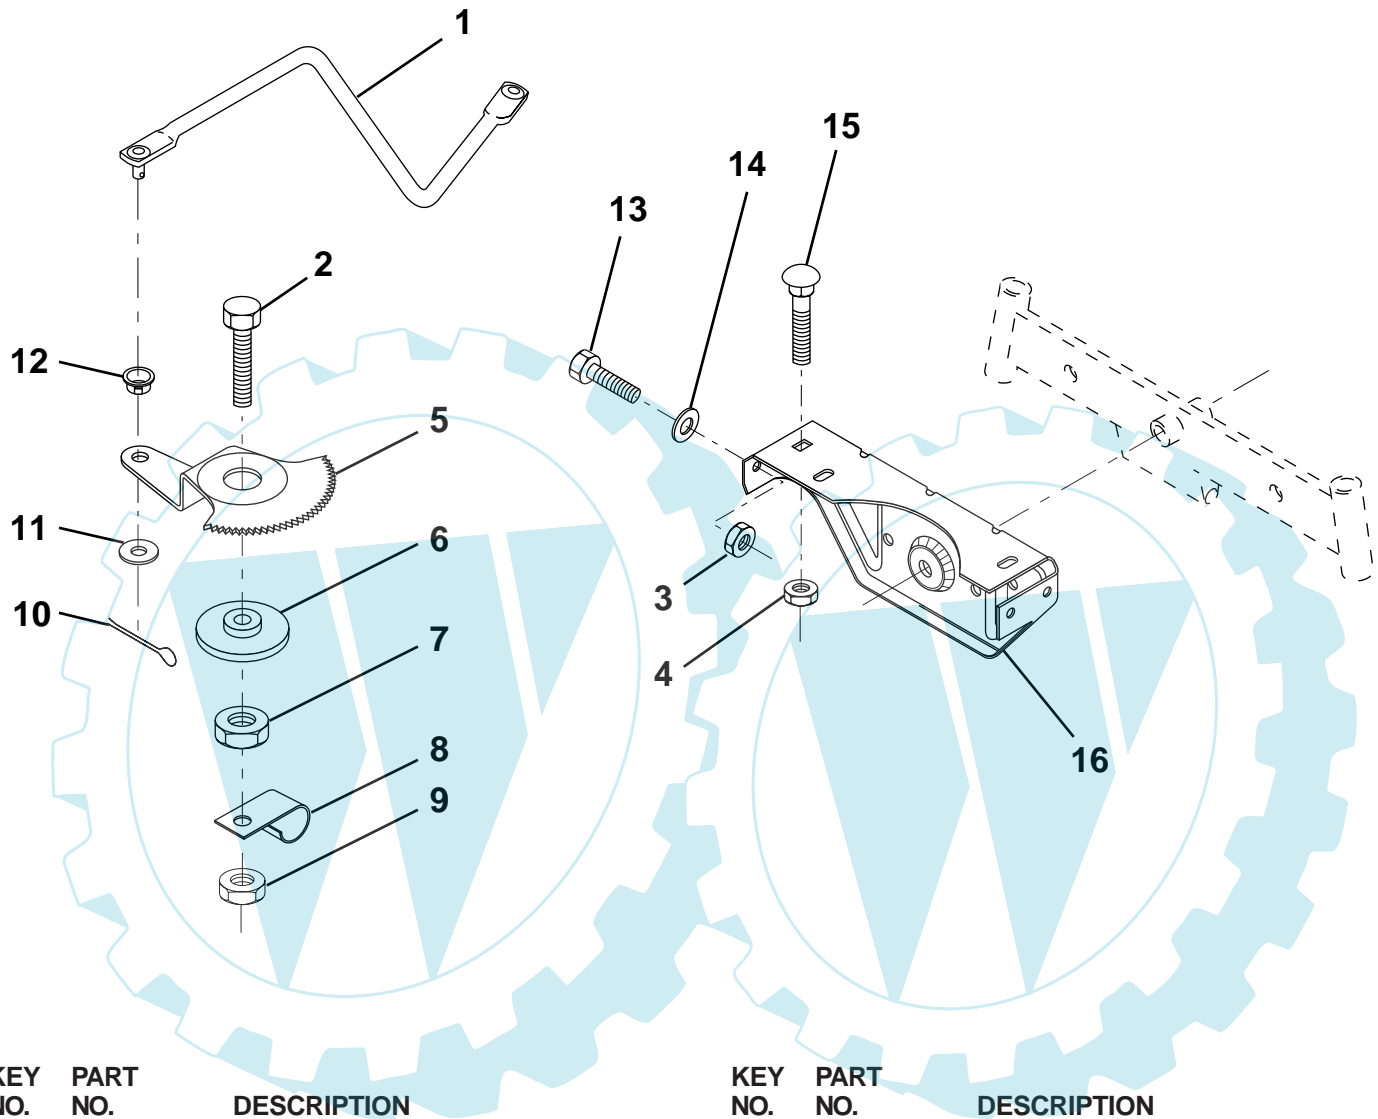

REPAIR PARTS

TRACTOR - MODEL NO. LR12 (J1236L), PRODUCT NO. 954 13 00-34
SECTOR GEAR / AXLE SUPPORT

KEY NO.	PART NO.	DESCRIPTION	KEY NO.	PART NO.	DESCRIPTION
1	532132566	Link, Drag	9	873680800	Nut, Crownlock 3/8-16
2	874780828	Bolt, Fin Hex 1/2-13 x 1-3/4	10	876020412	Pin, Cotter 1/8 x 3/4
3	873680500	Nut, Crownlock 5/16-18	11	819131316	Washer, 13/32 x 13/16 x 16 Ga.
4	873680600	Nut, Crownlock 3/8-16	12	532126847	Bushing
5	532121926	Gear, Sector	13	874760512	Bolt, Hex Hd. 5/16-18 UNC x 3/4
6	532121927	Bushing	14	819111416	Washer 11/32 x 7/8 x 16 Ga.
7	873030800	Nut, Heavy Hex Top Lock 1/2-13 UNC	15	872110606	Bolt, Carriage 3/8-16 UNC x 3/4
8	532126472	Clip, Insulated	16	532137096	Support, Front Axle

HARDWARE SHOWN LARGER FOR EASIER IDENTIFICATION