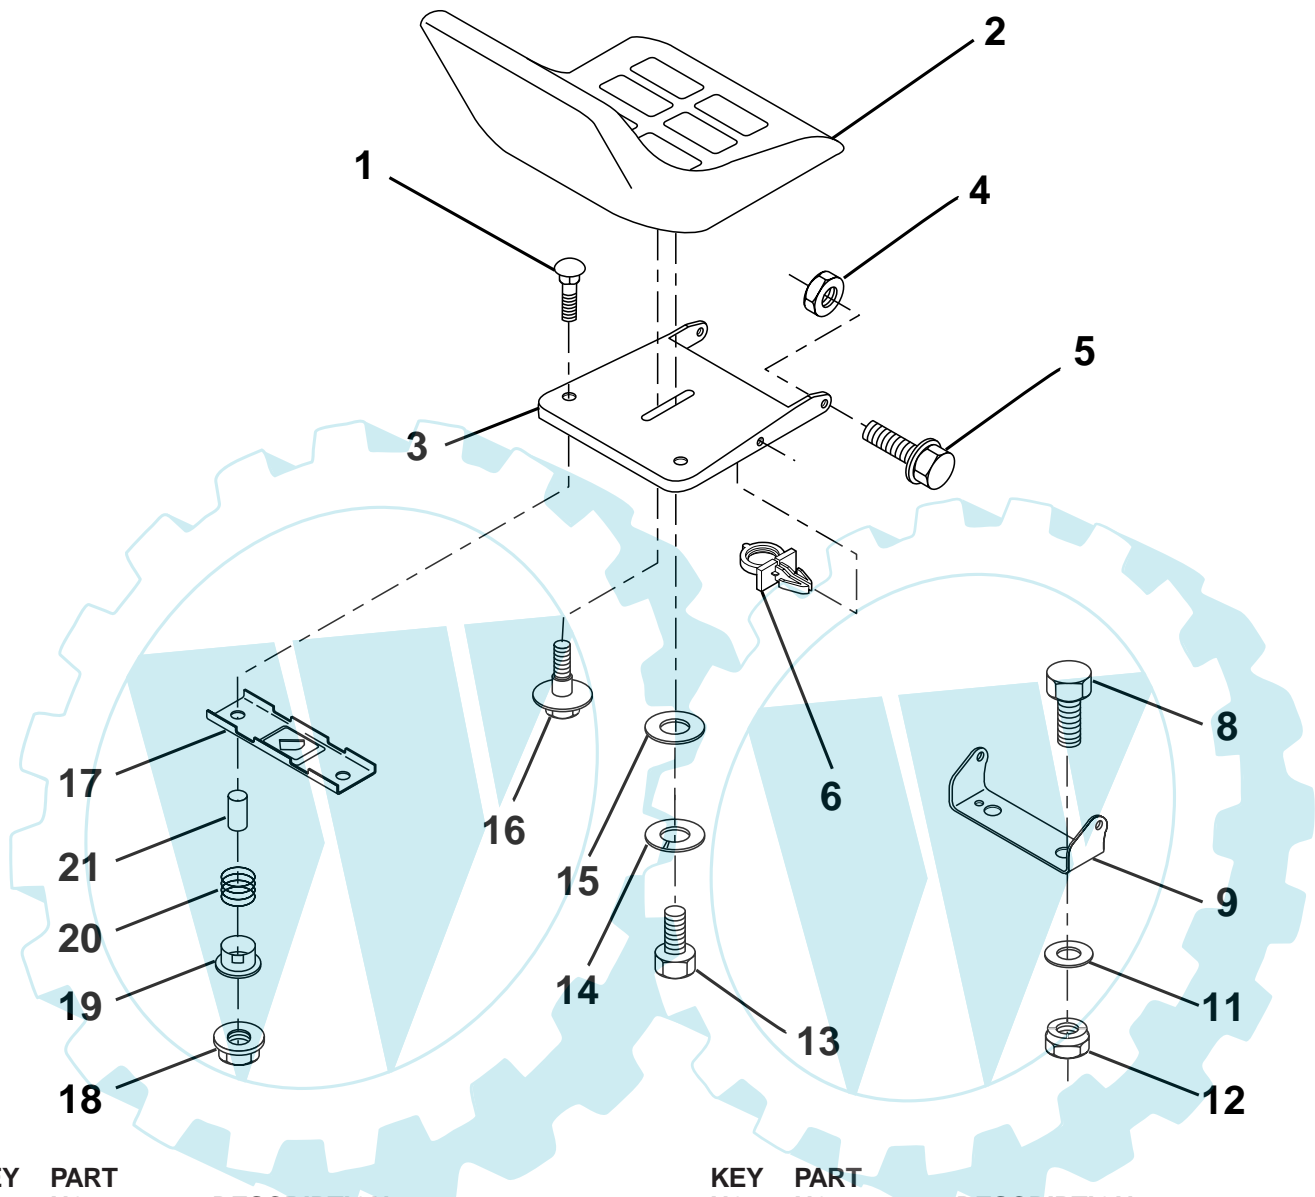

REPAIR PARTS

TRACTOR - MODEL NO. LR12 (J1236L), PRODUCT NO. 954 13 00-34
SEAT

KEY NO.	PART NO.	DESCRIPTION	KEY NO.	PART NO.	DESCRIPTION
1	872050412	Bolt, Carriage 1/4-20 x 1-1/2	13	874780814	Bolt Hex 1/2-13 x 7/8
2	532140116	Seat	14	810040800	Washer Lock Hvy. Hlicl Spring 1/2
3	532155925	Pan, Seat	15	819171912	Washer, 17/32 x 1-3/16 x 12 Ga.
4	873800500	Nut, Lock Hex w/Ins. 5/16-18	16	532127018	Bolt, Shoulder
5	532153236	Bolt, Shoulder 5/16-18 UNC	17	532121246	Bracket, Switch, Mounting
6	532145006	Clip, Push-in	18	532123976	Nut, Hex Large Flange Lock
8	874760616	Bolt, Fin Hex 3/8-16 UNC x 1	19	532121248	Bushing, Snap
9	532140551	Bracket, Pivot Seat	20	532121250	Spring, Compression
11	819133210	Washer 12/32 x 2 x 10 Ga.	21	532134300	Spacer, Split 28 Id. x .88 Lg.
12	873800600	Nut, Lock Hex w/Wsh 3/8-16 UNC			

HARDWARE SHOWN LARGER FOR EASIER IDENTIFICATION