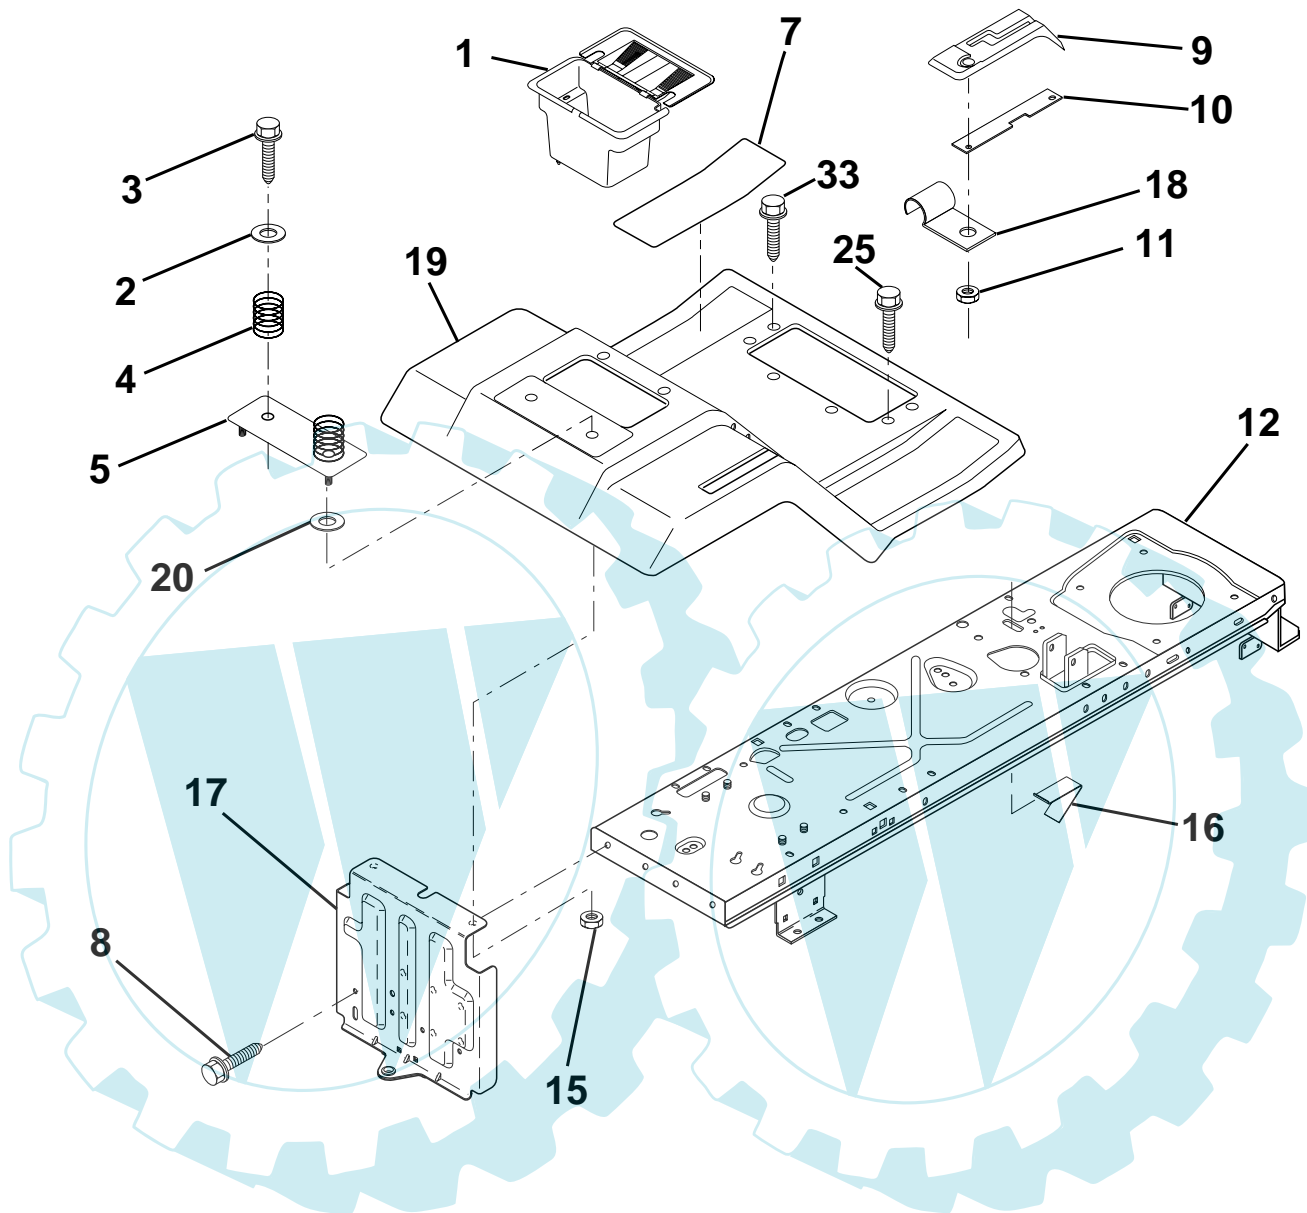

REPAIR PARTS

TRACTOR - MODEL NO. LR12 (J1236L), PRODUCT NO. 954 13 00-34
FENDER / CHASSIS

KEY NO.	PART NO.	DESCRIPTION	KEY NO.	PART NO.	DESCRIPTION
1	532156417	Case, Battery	11	532124346	Nut, Self-Threading, Wsher Hd 3/16
2	819132012	Washer 13/32 x 1-1/4 x 12 Ga.	12	532145190	Assembly, Frame
3	817490612	Screw, Hex Wsh. Thrdrol 3/8-16 x 3/4	15	873640400	Nut, Keps 1/4-20 UNC
4	532124181	Spring, Compression, Seat	16	532141736	Switch Actuator
5	532125431	Plate, Asm. Battery	17	532140782	Drawbar
7	532124144	Pad, Footrest	18	532126470	Clip, Insulated
8	817490512	Screw Thdrol 5/16-18 x 3/4	19	532141650	Fender/Footrest
9	532166313	Console, Shift Control	20	819091413	Washer 9/32 x 7/8 x 13 Ga.
10	532139783	Bar, Shift Lock	25	817060514	Screw Tapping 5/16-18
			33	817190516	Scr-Hx Wsh Thd Rol 5/16-18 x 1

HARDWARE SHOWN LARGER FOR EASIER IDENTIFICATION