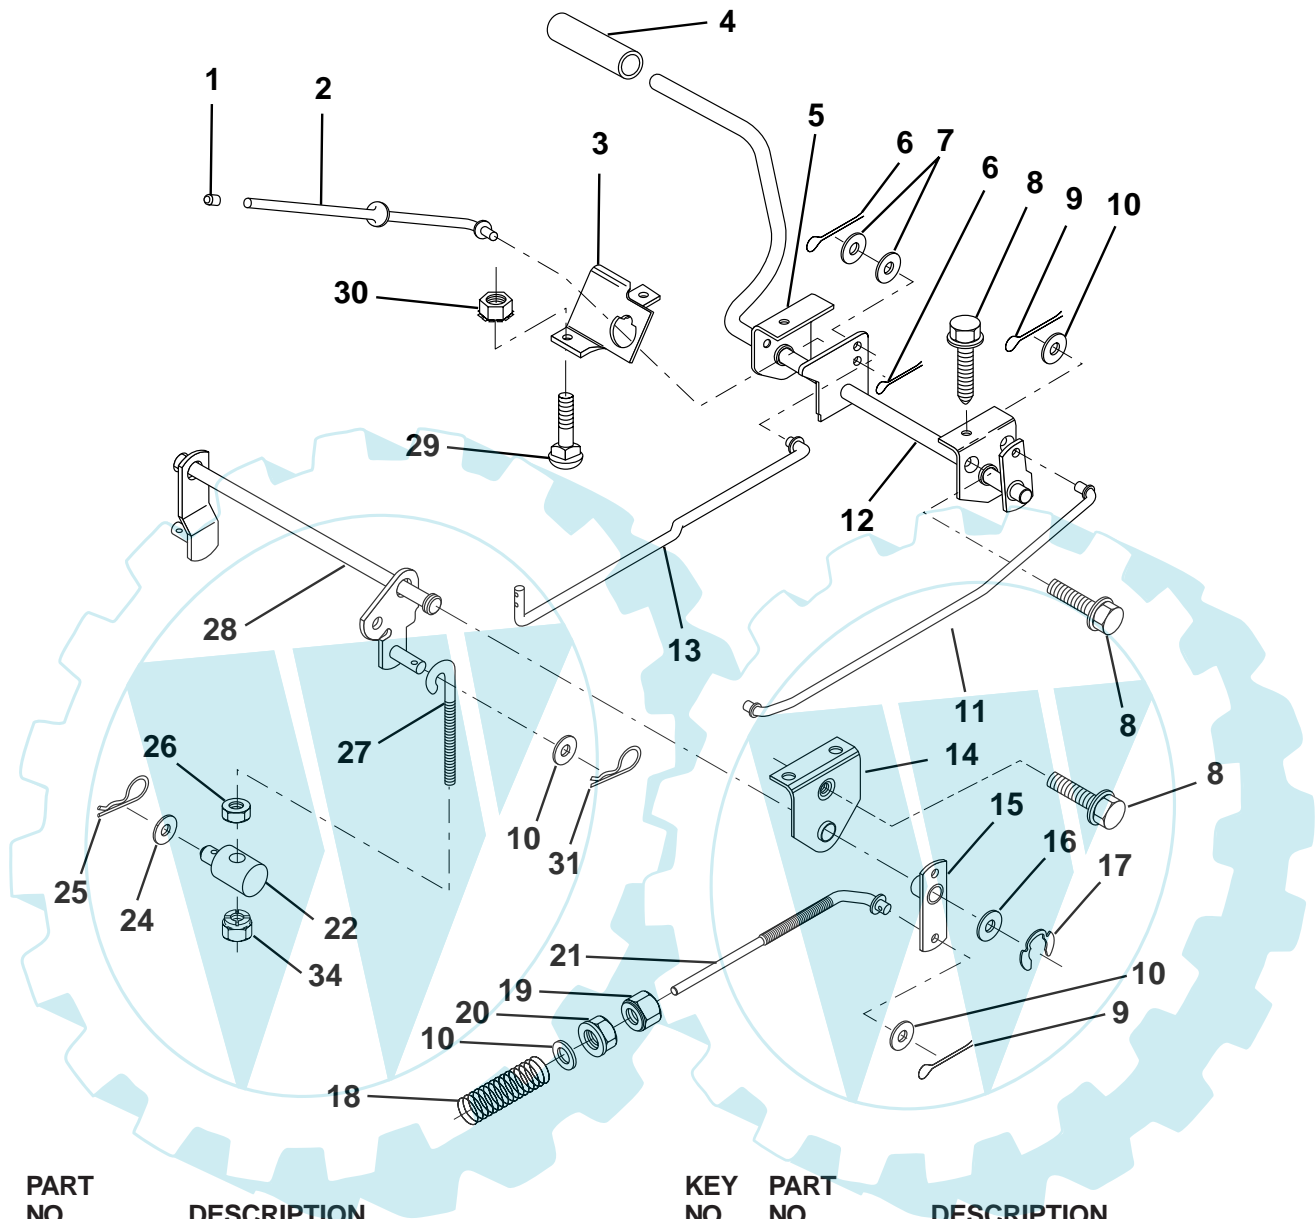

REPAIR PARTS

TRACTOR - MODEL NO. LR12 (J1236L), PRODUCT NO. 954 13 00-34
BRAKE / REAR MOWER LIFT ASSEMBLY

KEY NO.	PART NO.	DESCRIPTION	KEY NO.	PART NO.	DESCRIPTION
1	532071673	Cap, Plunger	16	819251816	Washer 25/32 x 1-1/8 x 16 Ga.
2	532123436	Rod, Parking Brake	17	812000034	Ring, Klip
3	532123437	Bracket, Parking Brake	18	532151332	Spring, Brake Rod
4	532124872	Cover, Pedal	19	873350600	Nut, Hex, Jam 3/8-16 UNC
5	532122504	Bracket, Clutch/Brake Pedal, L.H.	20	873800600	Nut, Lock, Hex W/Ins. 3/8-16 UNC
6	876020312	Pin, Cotter 3/32 x 3/4	21	532131460	Rod, Rear Brake
7	819131016	Washer 13/32 x 5/8 x 16 Ga.	22	532144585	Trunnion, Lift
8	817490508	Screw, Hex, Thd. Roll. 5/16-18 x 1/2	24	819132012	Washer 13/32 x 1-1/4 x 12 Ga.
9	876020412	Pin, Cotter 1/8 x 3/4	25	532124961	Spring, Retainer
10	819131316	Washer 13/32 x 13/16 x 16 Ga.	26	873930600	Nut, Centerlock 3/8-16 UNC
11	532123543	Rod, Brake Front	27	532127369	Link, Threaded
12	532139933	Assembly, Clutch/Brake Pedal	28	532140776	Assembly, Rear Mower Lift
13	532123394	Rod, Clutch	29	872110506	Bolt, Carriage 5/16-18 UNC x 3/4
14	532121978	Bracket, Lift, Shaft	30	873510500	Nut, Keps 5/16-16 UNC
15	532133332	Assembly, Brake, Pivot, Arm	31	532124660	Retainer, Spacer
			34	873680600	Nut, Crownlock 3/8-16 UNC

HARDWARE SHOWN LARGER FOR EASIER IDENTIFICATION