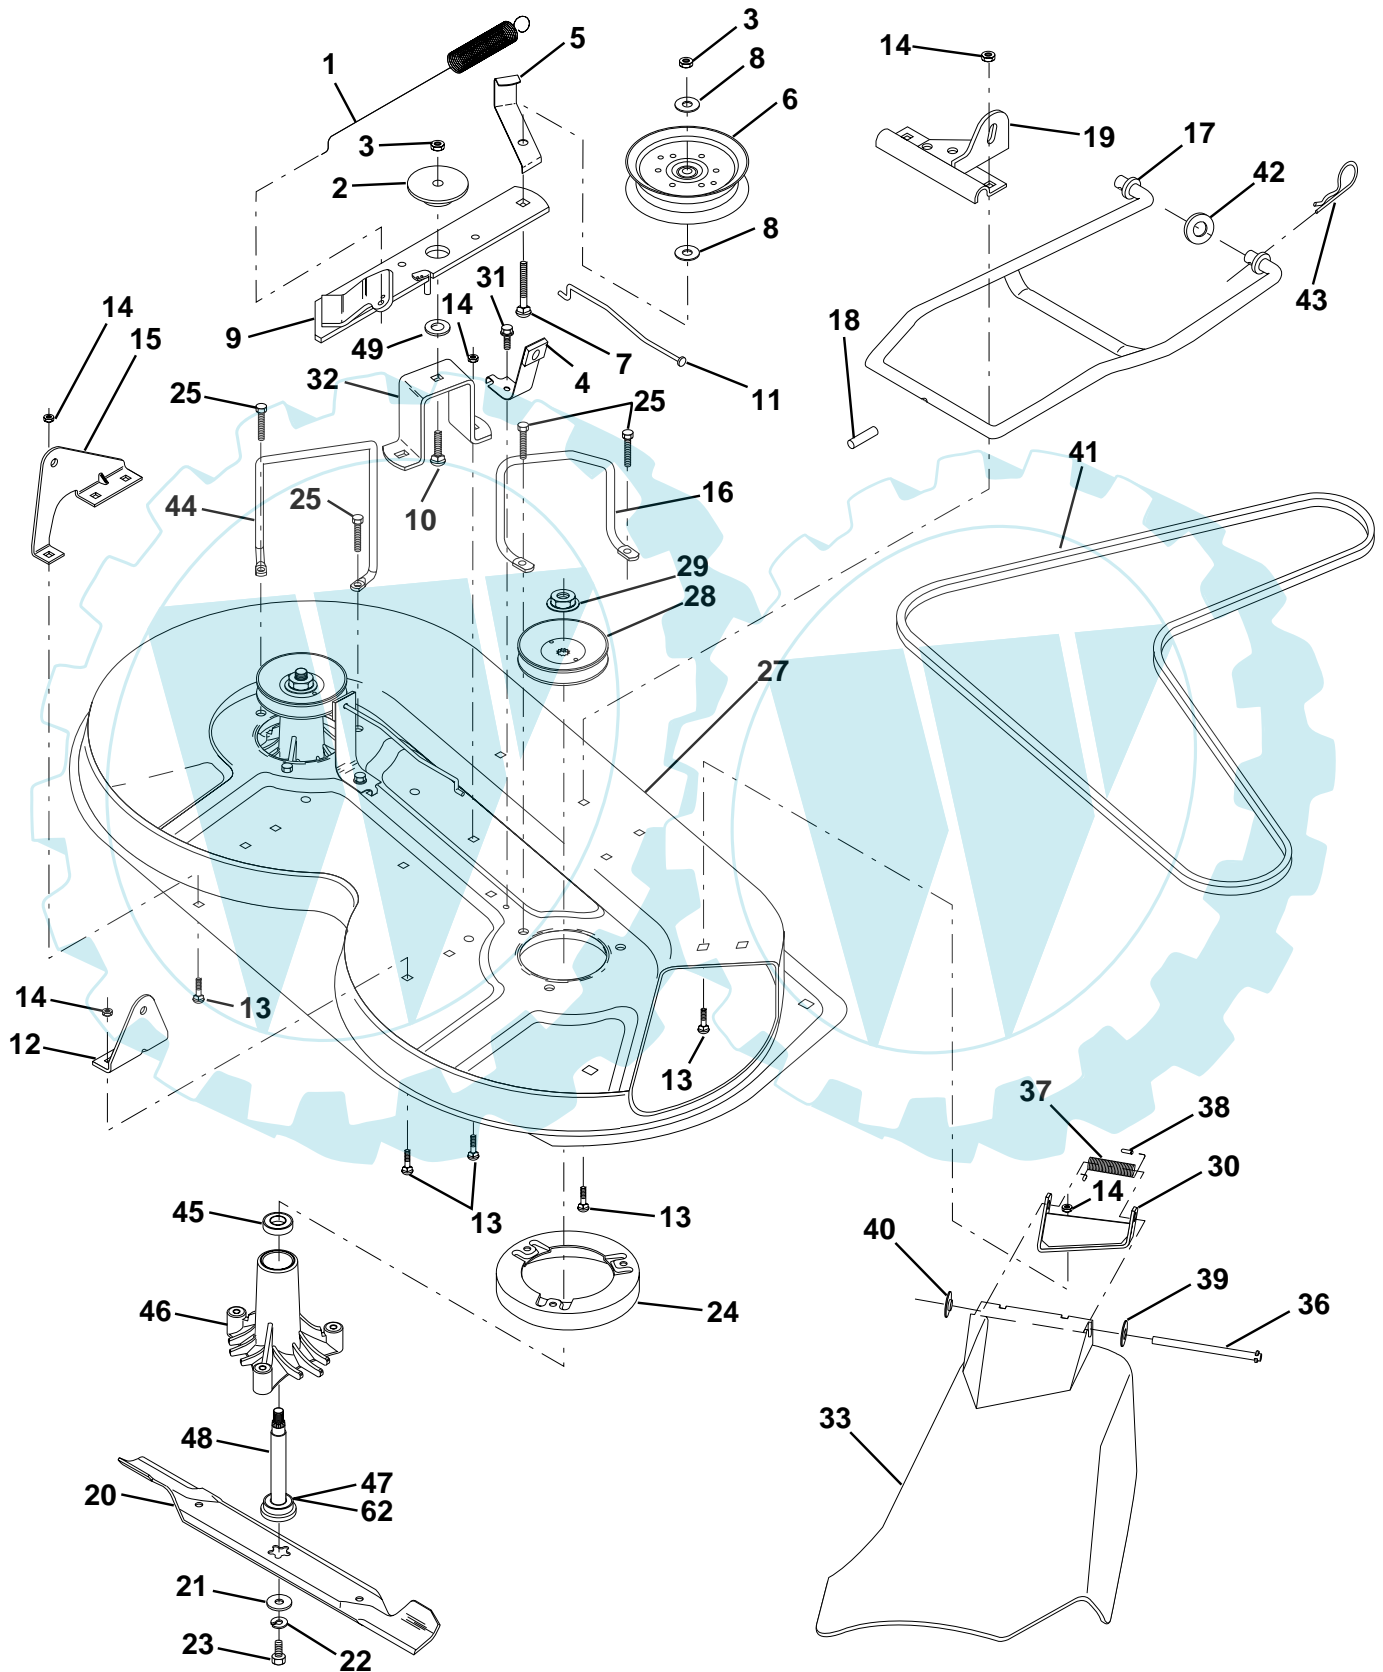

REPAIR PARTS

TRACTOR - MODEL NO. LR12 (J1236L), PRODUCT NO. 954 13 00-34
MOWER DECK

REPAIR PARTS

TRACTOR - MODEL NO. LR12 (J1236L), PRODUCT NO. 954 13 00-34
MOWER DECK

KEY NO.	PART NO.	DESCRIPTION
1	532140064	Spring, Mower Clutch
2	532165723	Spacer, Retainer
3	873680600	Nut, Crownlock 3/8-16
4	532130840	Brake Asm.
5	532131251	Guide, Belt Idler
6	532121316	Idler, Flat Idler
7	872110616	Bolt, Carr. 3/8-16 x 1-3/4 Gr. 5
8	819131410	Washer 13/21 x 7/8 x 10 Ga.
9	532127744	Arm Asm., Idler Mower
10	872140610	Bolt, Carriage 3/8-16 x 1-1/4
11	532130841	Rod, Brake
12	532127356	Bracket, Lift R. H. Rear
13	872140506	Bolt, Carriage 5/16-18 x 3/4
14	873680500	Nut, Crownlock 5/16-18
15	532127357	Bracket, Lift L. H. Rear
16	532153298	Keeper, R. H.
17	532128508	Link, Asm. Mower Stabilizer
18	532128511	Pin, Drive
19	532127380	Bracket, Asm. Front
20	531013126	Blade, High Lift
21	532140296	Washer, Hard
22	810030600	Washer, Lock 3/8
23	532850857	Bolt 3/8-24 x 1-1/4 Gr. 8
24	532140329	Stripper
25	532157722	Screw Thdrol Wsh Hd
27	532156600	Deck Assembly
28	532153531	Pulley, Mandrel
29	532137266	Nut, Flangelock 9/16
30	532136631	Bracket, Asm. Deflector
31	817490508	Screw, Hex Wsh. Thdrol. 5/16-18 x 1/2
32	532122051	Arm, Support Idler Mower
33	532171156	Deflector
36	532121980	Rod, Hinge
37	532123713	Spring, Torsion Deflector
38	532105304	Cap, Sleeve
39	819111016	Washer 11/32 x 5/8 x 16 Ga.
40	532110452	Pushnut
41	531013133	V-Belt
42	819171616	Washer 11/32 x 5/8 16 Ga.
43	532124660	Retainer, Spring
44	532140608	Keeper, L. H.
45	532110485	Bearing
46	532128774	Housing Mandrel Vented
47	532129895	Bearing
48	532137645	Shaft, Mandrel (Includes Key # 47)
49	532133943	Washer Hardened
62	532153390	Washer, Felt
--	532130794	Mandrel Asm. (Includes Key No.'s 22-23, 26, 29 and 45-48)
--	532156866	Deck, Mower Complete

HARDWARE SHOWN LARGER FOR EASIER IDENTIFICATION