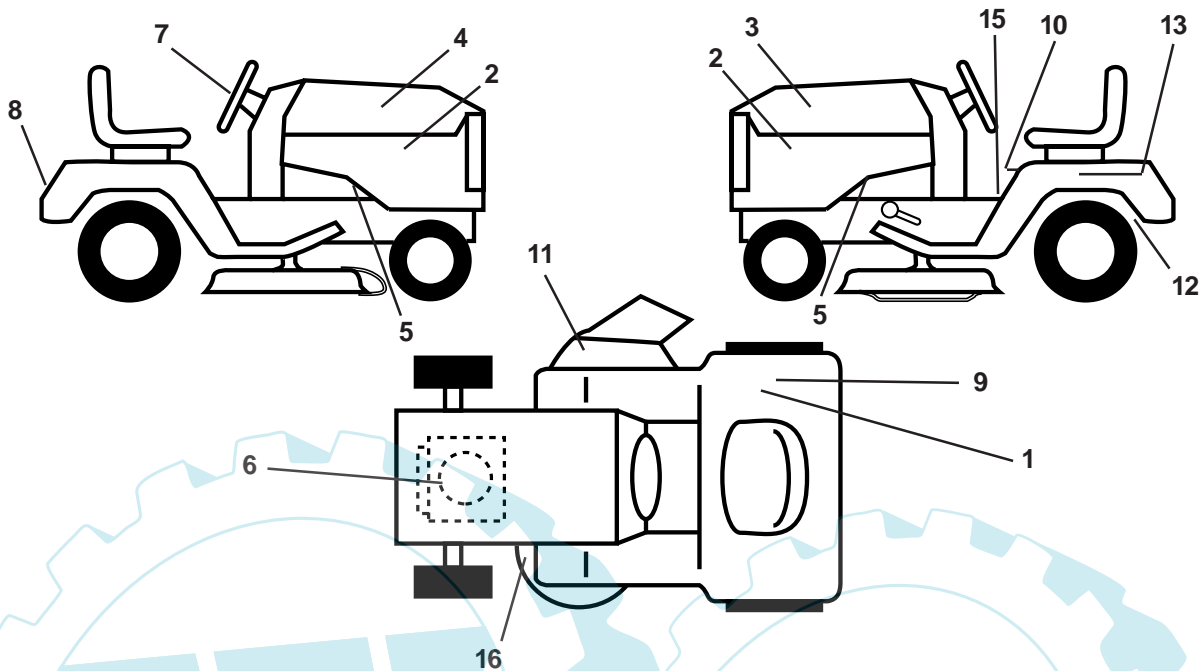

REPAIR PARTS

TRACTOR - MODEL NO. LR12 (J1236L), PRODUCT NO. 954 13 00-34

DECALS

KEY NO.	PART NO.	DESCRIPTION
1	532145437	Decal, Europe, Stand. CE Tractor
2	532162927	Decal, Hood, Insert
3	532171287	Decal, Hood, L. H.
4	532171286	Decal, Hood, R. H.
5	532159736	Decal, Chassis, Hot, Muffler
6	532170832	Decal, Engine
7	532152252	Decal, Ins. Steering
8	532141761	Decal, Logo, Fender
9	532126187	Decal, Certification, (French/Dutch)
10	532145498	Decal, Read Owner's Manual
11	532145494	Decal, Cutfinger

KEY NO.	PART NO.	DESCRIPTION
12	532162598	Decal, Drawbar, Load, Limit
13	532145005	Decal, Bat/Poi
15	532159739	Decal, Brake/Clutch, Symbols
16	532136830	Decal, V-Belt Sch.
--	532138311	Decal, Height Adj.
--	532172229	Manual, Oper. (Scan)
--	532172228	Manual, Oper. (Euro)

Accessories (Not included with tractor)

--	C36	Bagger
--	MK360	Mulch Kit