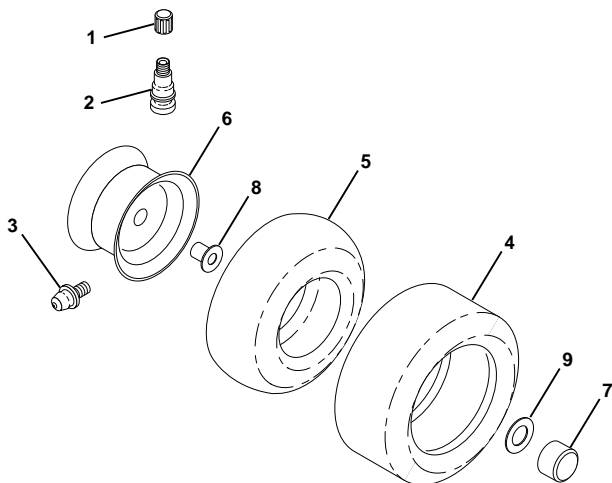

WHEELS & TIRES

KEY NO.	PART NO.	DESCRIPTION
1	532059192	Cap, Valve
2	532065139	Stem, Valve
3	532124957	Fitting, Grease\ (Front Wheels Only)
4	532137422	Tire, Front
4	532132703	Tire, Rear
5	532059904	Tube, Front (Optional Service Items Only)
5	532008134	Tube, Rear (Optional Service Items Only)
6	532142039	Rim, Front
6	532141652	Rim, Rear
7	532104757	Cap Axle
8	532124959	Bearing Flange
9	532121748	Washer 25/32 x 1-5/8 x 16 Ga.
--	532144334	Sealant, Tire (10 oz. Tube)