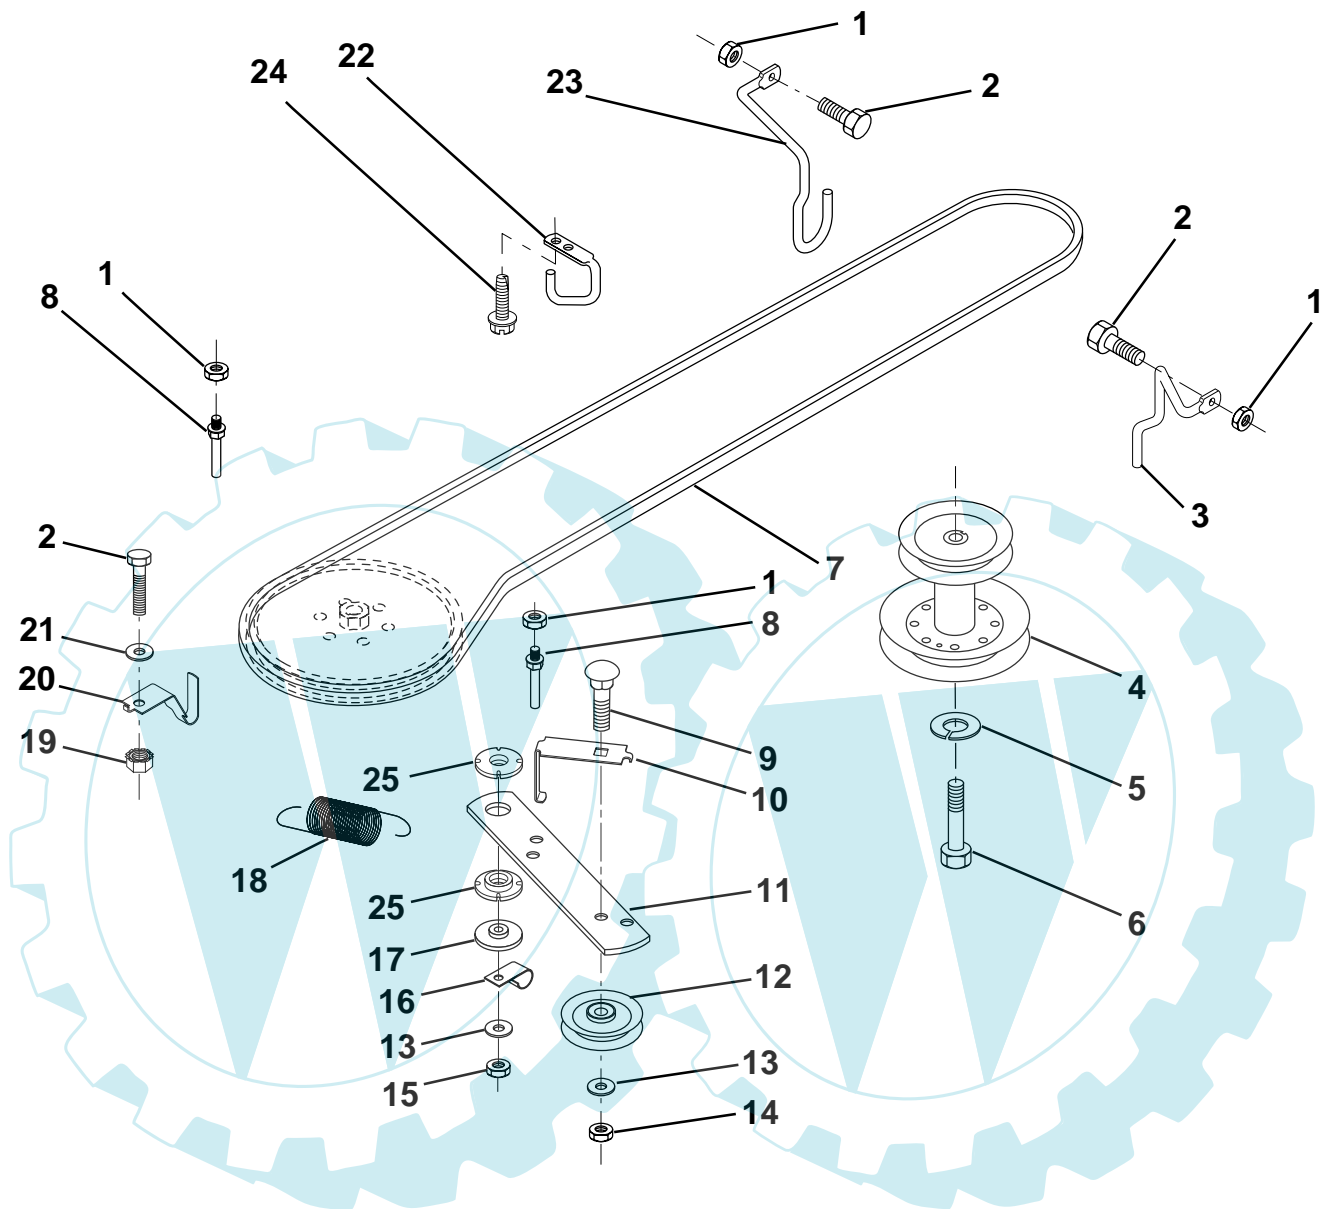

REPAIR PARTS

TRACTOR - MODEL NO. LR12 (J1236L), PRODUCT NO. 954 13 00-34
GROUND DRIVE

KEY NO.	PART NO.	DESCRIPTION	KEY NO.	PART NO.	DESCRIPTION
1	873680500	Nut, Crownlock 5/16-18	14	873930600	Nut, Centerlock 3/8-16 UNC
2	874760512	Bolt, Hex Hd 5/16-18 UNC x 3/4	15	873680600	Nut, Crownlock 3/8-16
3	532141342	Keeper, Mower Drive, R.H.	16	532126471	Clip, Insulated
4	532138029	Pulley, Engine	17	532150932	Spacer, Retainer
5	810040700	Washer, Lock 7/16	18	532131459	Spring Extension
6	871170744	Bolt Hex 7/16-20 Gr. 5	19	873510500	Nut, Keps 5/16-18 UNC
7	531013129	Traction, V-Belt Drive	20	532139919	Keeper, T/A Ground Drive Belt
8	532123405	Keeper, T/A Ground Drive Belt	21	819111016	Washer 11/32 x 5/8 x 16 Ga.
9	872140612	Bolt, Carr. 3/8-16 UNC x 1-1/2	22	532123404	Keeper, Frame Ground Drive Belt
10	532123396	Keeper, Belt Ground Drive Idler	23	532140916	Keeper, Mower Drive, L.H.
11	532150926	Arm, Ground Drive Clutch	24	817720408	Screw, Thd. Cut 1/4-20 x 1/2
12	532123674	Idler, Flat	25	532150935	Bushing, Nylon
13	819131316	Washer 13/32 x 13/16 x 16 Ga.			

HARDWARE SHOWN LARGER FOR EASIER IDENTIFICATION