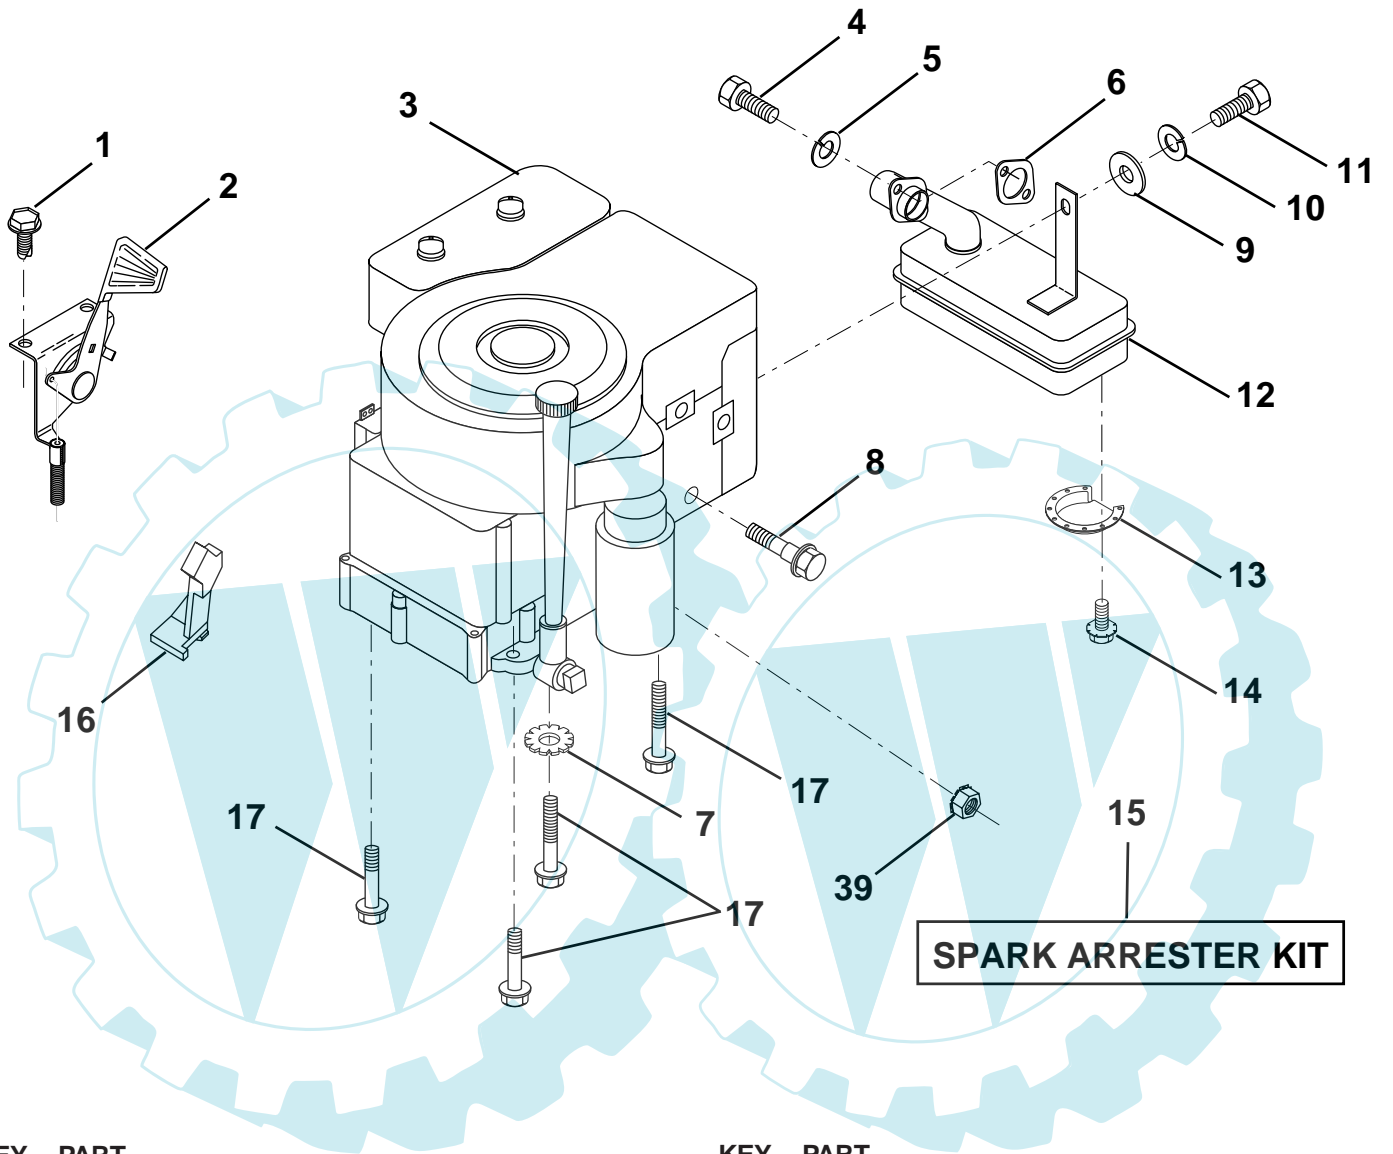

REPAIR PARTS

TRACTOR - MODEL NO. LR12 (J1236L), PRODUCT NO. 954 13 00-34
ENGINE

SPARK ARRESTER KIT

KEY NO.	PART NO.	DESCRIPTION	KEY NO.	PART NO.	DESCRIPTION
1	817720410	Screw, Hex Thd. Cut 1/4-20 x 5/8	9	819101216	Washer 5/16 x 3/4 x 16
2	532133025	Control, Throttle	10	810040400	Washer, Lock Hvy Hlcl Spring 1/4
3	-----	Engine, Briggs Model 289707 (Order Parts From Engine Manufacturer)	11	-----	Bolt, Hex Fin. (Order From Eng. Mfg.)
4	871070512	Screw, Hex, Cap 5/16-18 x 3/4	12	532137437	Muffler
5	810040500	Washer, Lock Heavy Helical Spring 5/16	13	532101326	Deflector, Muffler
6	532165291	Gasket, Exhaust	14	817030808	Screw, Spiderloc
7	811050600	Washer Lock Ext. Tooth 3/8	15	532137180	Arrester, Spark (Optional equipment)
8	532121094	Bolt Shoulder 5/16	16	532127951	Stop, Throttle
			17	817490624	Screw, Hex Washer Head, Thdrol. 3/8-16 x 1-1/2
			39	532128861	Nut Flange 1/4-20

HARDWARE SHOWN LARGER FOR EASIER IDENTIFICATION