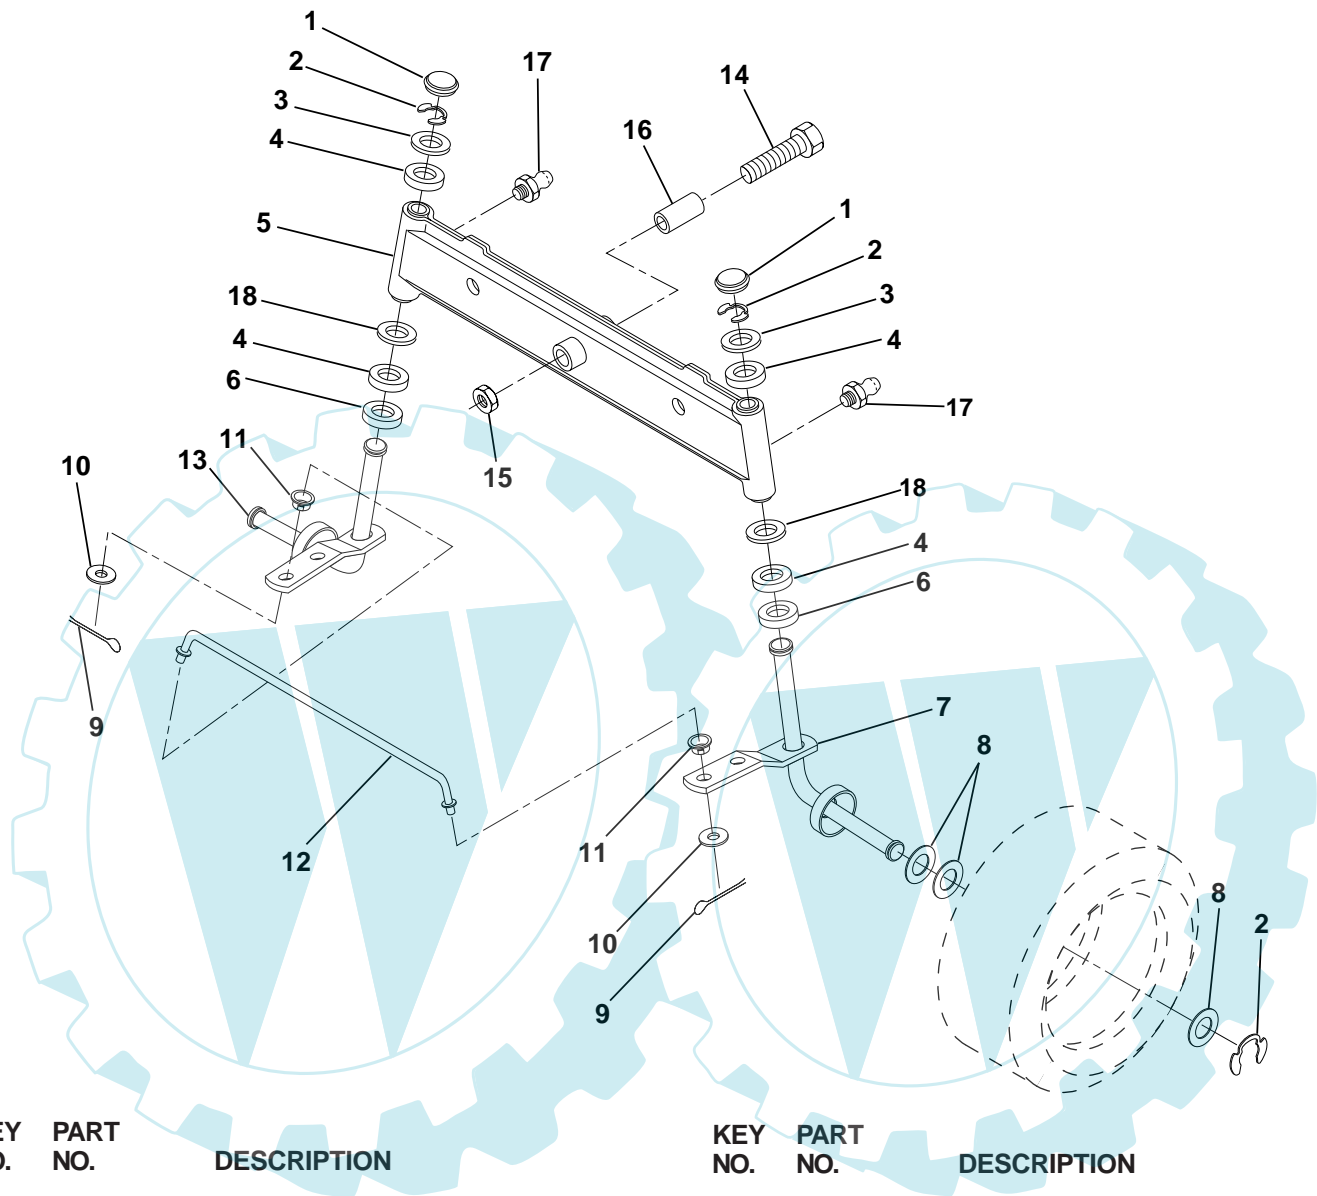

REPAIR PARTS

TRACTOR - MODEL NO. LR12 (J1236L), PRODUCT NO. 954 13 00-34
FRONT AXLE

KEY NO.	PART NO.	DESCRIPTION	KEY NO.	PART NO.	DESCRIPTION
1	532121232	Cap, Spindle	10	819131316	Washer 13/32 x 13/16 x 16 Ga.
2	812000029	Ring, Clip	11	532126847	Bushing
3	532121748	Washer 25/32 x 1-5/8 x 16 Ga.	12	532130465	Rod, Tie
4	532124937	Nyliner	13	532161827	Spindle, L.H. Asm.
5	532142033	Axle, Front	14	874011056	Bolt Hex 5/1-11 x 3-1/2
6	532124931	Bearing, Thrust	15	873901000	Nut, Lock Flange 5/8-11
7	532161826	Spindle, R.H. Asm.	16	532110438	Spacer Bearing Axle
8	532121749	Washer 25/32 x 1-1/4 x 16 Ga.	17	532124836	Fitting Grease
9	876020412	Pin, Cotter 1/8 x 3/4	18	819272016	Washer 27/32 x 1-1/4 x 16 Ga.

HARDWARE SHOWN LARGER FOR EASIER IDENTIFICATION