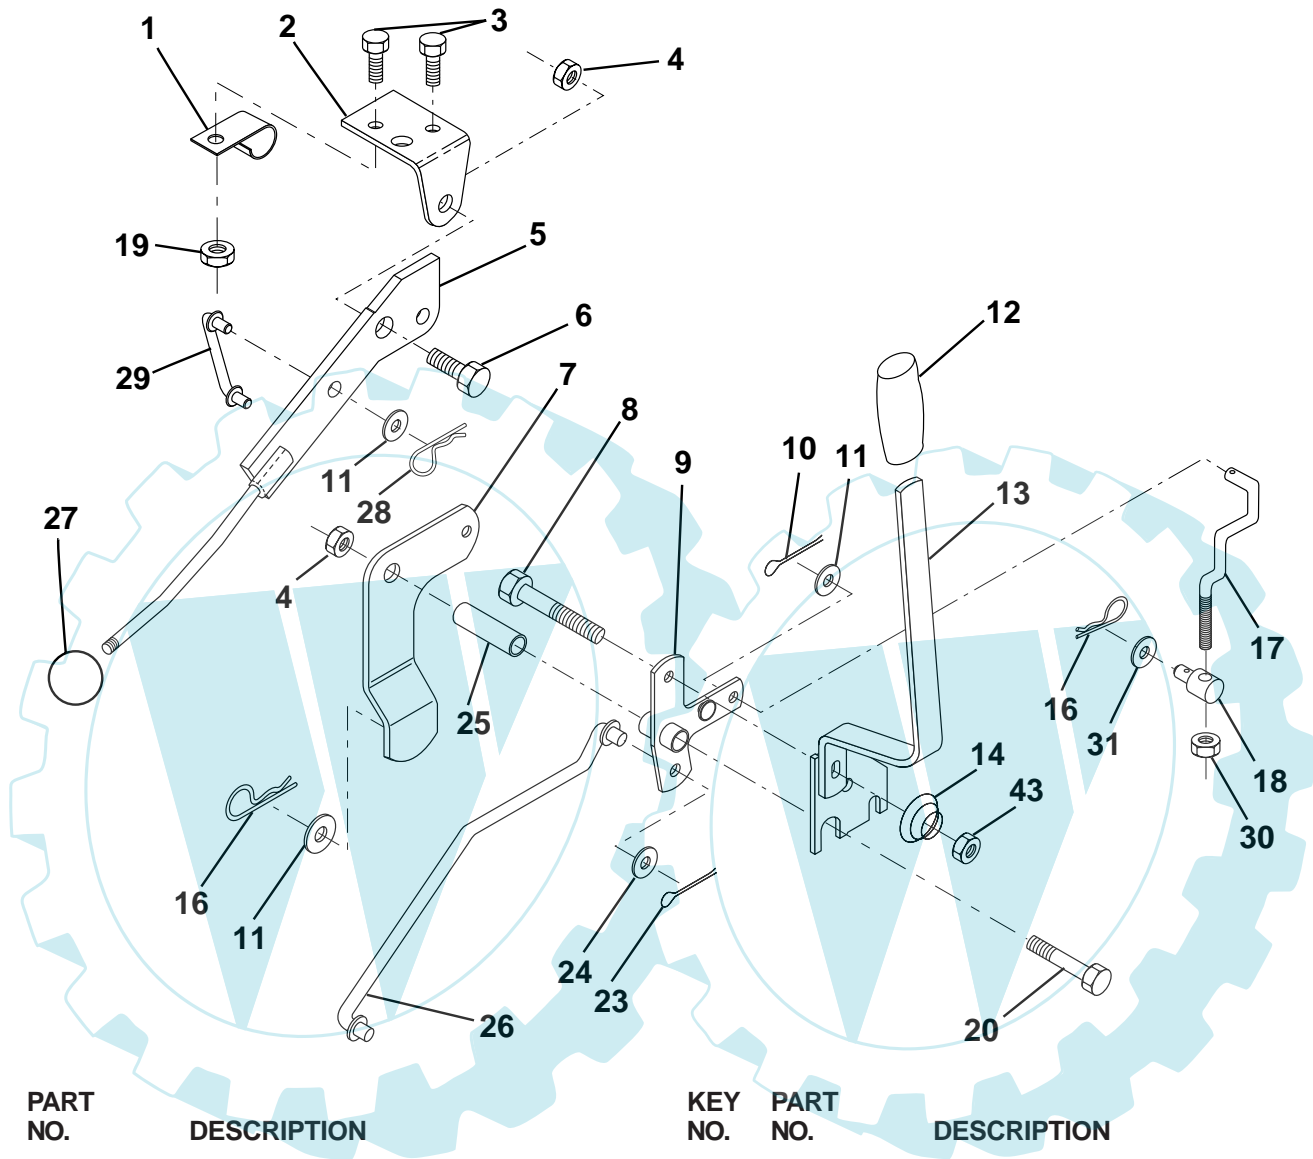

REPAIR PARTS

TRACTOR - MODEL NO. LR12 (J1236L), PRODUCT NO. 954 13 00-34
MOWER LIFT LEVER

KEY NO.	PART NO.	DESCRIPTION
1	532126470	Clip, Insulated
2	532122018	Bracket, Mower Clutch
3	871110408	Bolt, Fin. Hex 1/4-20 UNC x 1/2
4	873680600	Nut, Crownlock 3/8-16
5	532145187	Assembly, Clutch Lever
6	532106451	Bolt, Shoulder
7	532135371	Assembly, Mower Clutch Arm
8	874760636	Bolt, Hex 3/8-16 UNC x 2-1/4
9	532121930	Assembly, Bellcrank Lift
10	876020412	Pin, Cotter 1/8 x 3/4
11	819131316	Washer 13/32 x 13/16 x 16 Ga.
12	532122027	Grip, Handle
13	532139352	Assembly, Lift Handle
14	532123496	Spring, Compression
16	532124961	Retainer, Spring

KEY NO.	PART NO.	DESCRIPTION
17	532127359	Link, Front Lift
18	532142028	Trunnion, Threaded 3/8-16
19	873680400	Nut, Crownlock 1/4-20
20	874760644	Bolt, Fin. Hex 3/8-16 UNC x 2-3/4
23	876020416	Pin, Cotter 1/8 x 1
24	819171612	Washer 17/32 x 1 x 12 Ga.
25	532121933	Tube, Spacer
26	532141470	Rod, Mower Lift
27	532121466	Knob
28	532124788	Retainer Spring
29	532131655	Link, Mower Clutch
30	873350600	Nut Hex Jam 3/8-16 x 1.30
31	819132012	Washer 13/32 x 1-1/4 x 12 Ga.
43	873900600	Nut Lock Flg 3/8-16

HARDWARE SHOWN LARGER FOR EASIER IDENTIFICATION