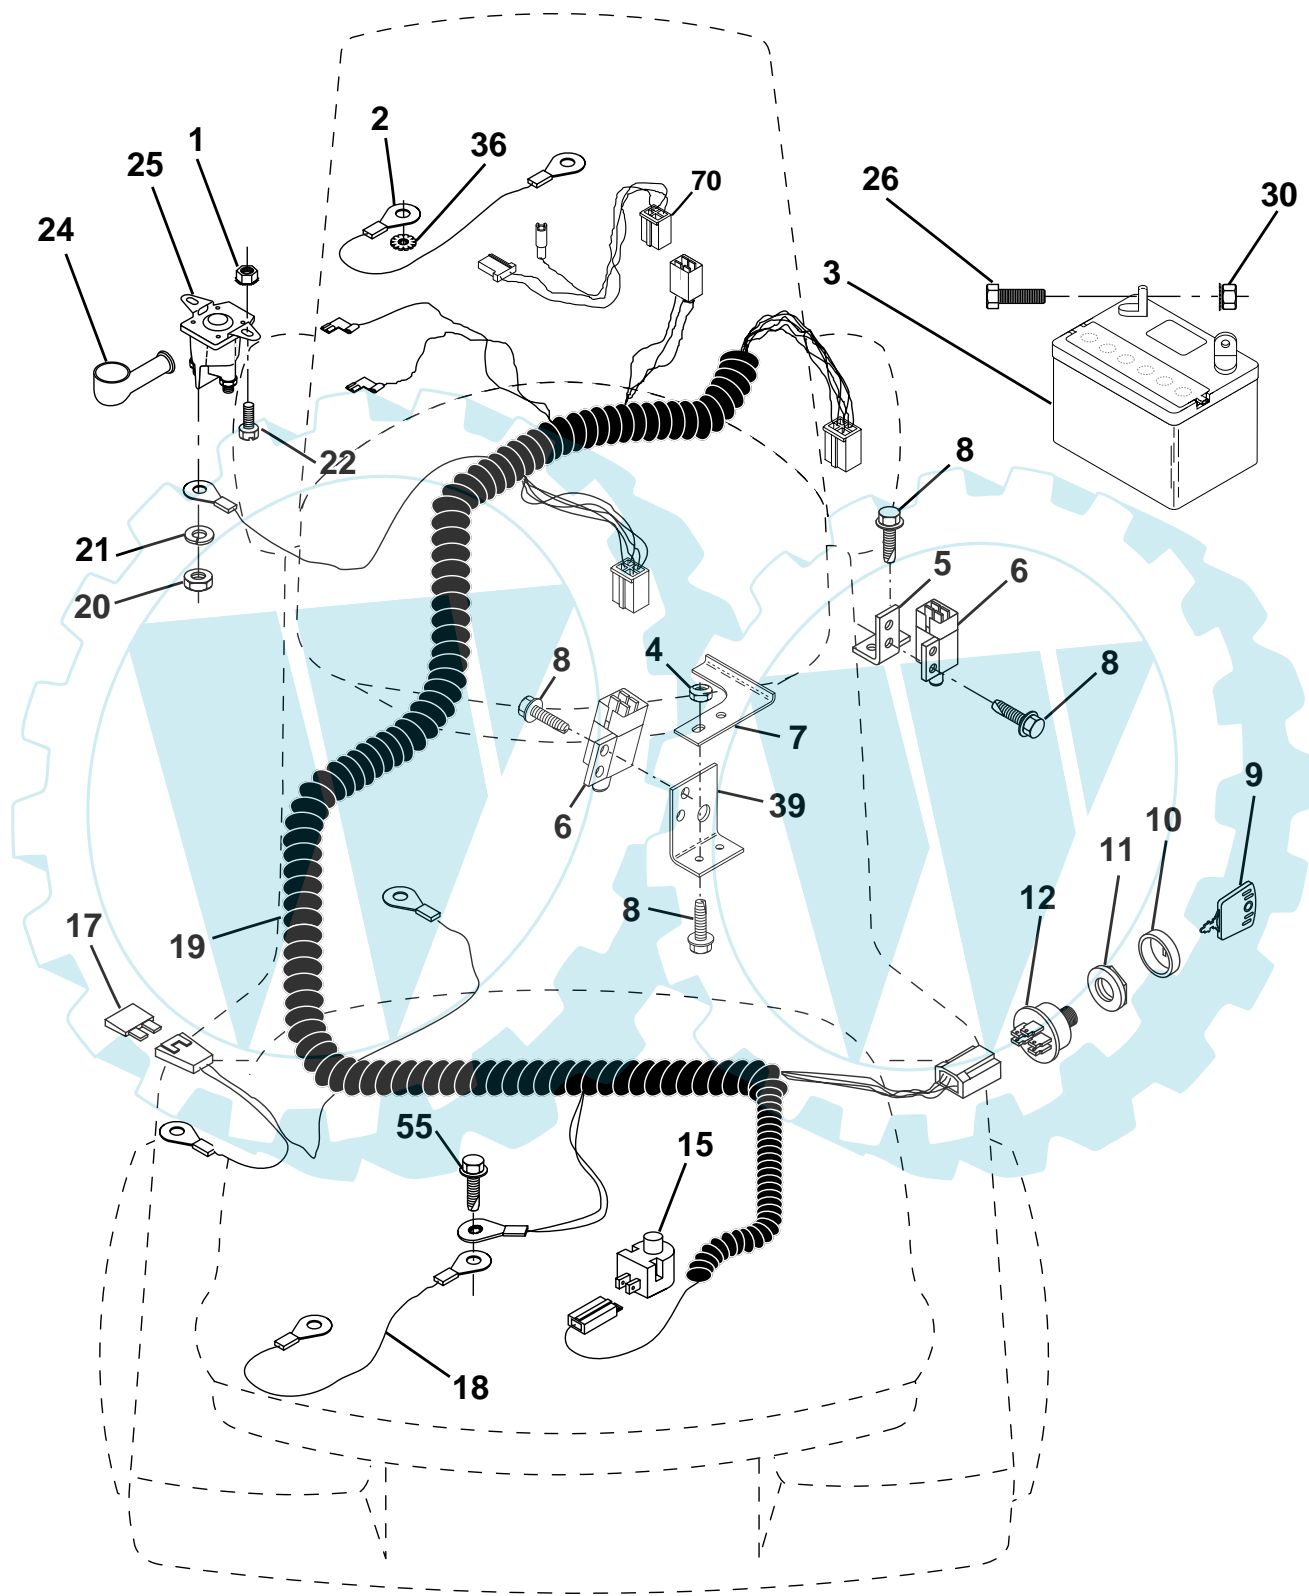

REPAIR PARTS

TRACTOR - MODEL NO. LR12 (J1236L), PRODUCT NO. 954 13 00-34
ELECTRICAL

REPAIR PARTS

TRACTOR - MODEL NO. LR12 (J1236L), PRODUCT NO. 954 13 00-34
ELECTRICAL

KEY NO.	PART NO.	DESCRIPTION
1	873640400	Nut, Hex Keps 1/4-20
2	532108423	Assembly, Cable
3	532144924	Battery
4	532069180	Nut, Lock#10-24 UNC
5	532108236	Bracket, Switch
6	532109553	Switch, Interlock (4-terminal)
7	532146374	Keeper Actuator
8	817021008	Screw, Hex Hd. Self-Tapping #10-24 x 1/2
9	532140401	Key, Steel
10	532141226	Cover, Key Ignition
11	532140400	Nut, Ignition
12	532163088	Switch, Ignition
15	532121305	Switch, Plunger
17	532166180	Fuse
18	532128353	Assembly, Cable
19	532170206	Harness, Ignition
20	873350400	Nut, Hex Jam 1/4-20
21	810090400	Washer, Lock 1/4
22	871110408	Bolt, Fin. Hex 1/4-20 UNC x 1/2
24	532131563	Cover, Terminal
25	532145673	Solenoid
26	874760412	Bolt, Hex Hd. 1/4-20 UNC x 3/4
30	873510400	Keps Nut 1/4-20 UNC
36	811150400	Washer Lock Inter. Tooth 1/4
39	532141735	Bracket Switch Clutch
55	817490508	Screw Thdrol 5/16 - 18 x 1/2
70	532170242	Harness Engine

HARDWARE SHOWN LARGER FOR EASIER IDENTIFICATION